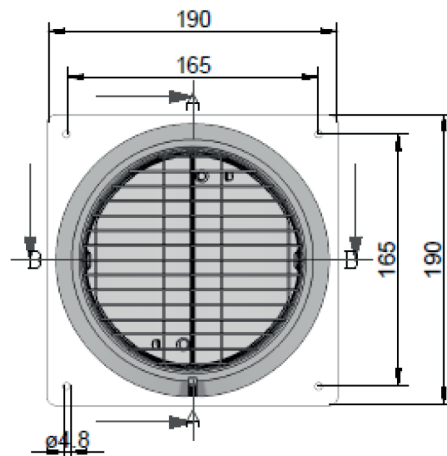

Wall conduct kit

- 906.420
- Wall conduct kit for ducting Ø150 mm
- With telescopic pipe
- Installation depth: 350 – 500 mm
- External blind Ø: 180 mm
- Wall penetration Ø: ca. 155 mm