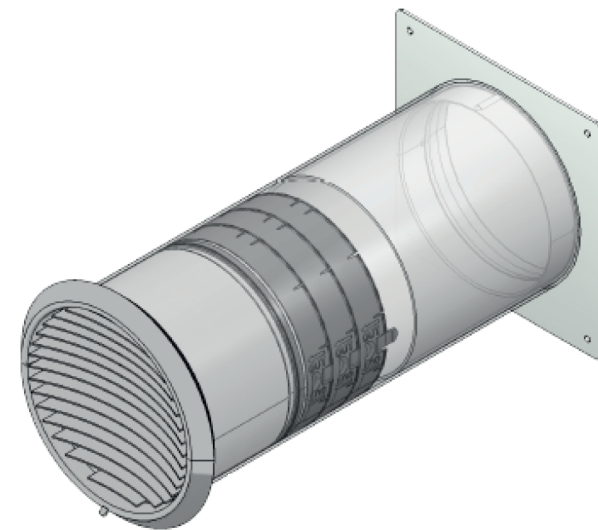

Wall conduct kit

- 906.420
- Wall conduct kit for ducting Ø150 mm
- With telescopic pipe
- Installation depth: 350 – 500 mm
- External blind Ø: 180 mm
- Wall penetration Ø: ca. 155 mm