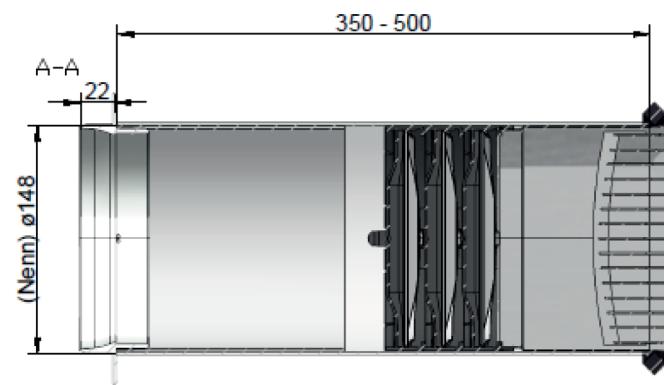

Wall conduct kit

- 906.420
- Wall conduct kit for ducting Ø150 mm
- With telescopic pipe
- Installation depth: 350 – 500 mm
- External blind Ø: 180 mm
- Wall penetration Ø: ca. 155 mm