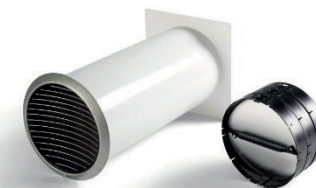

Wall conduct kit

- 906.420
- Wall conduct kit for ducting Ø150 mm
- With telescopic pipe
- Installation depth: 350 – 500 mm
- External blind Ø: 180 mm
- Wall penetration Ø: ca. 155 mm